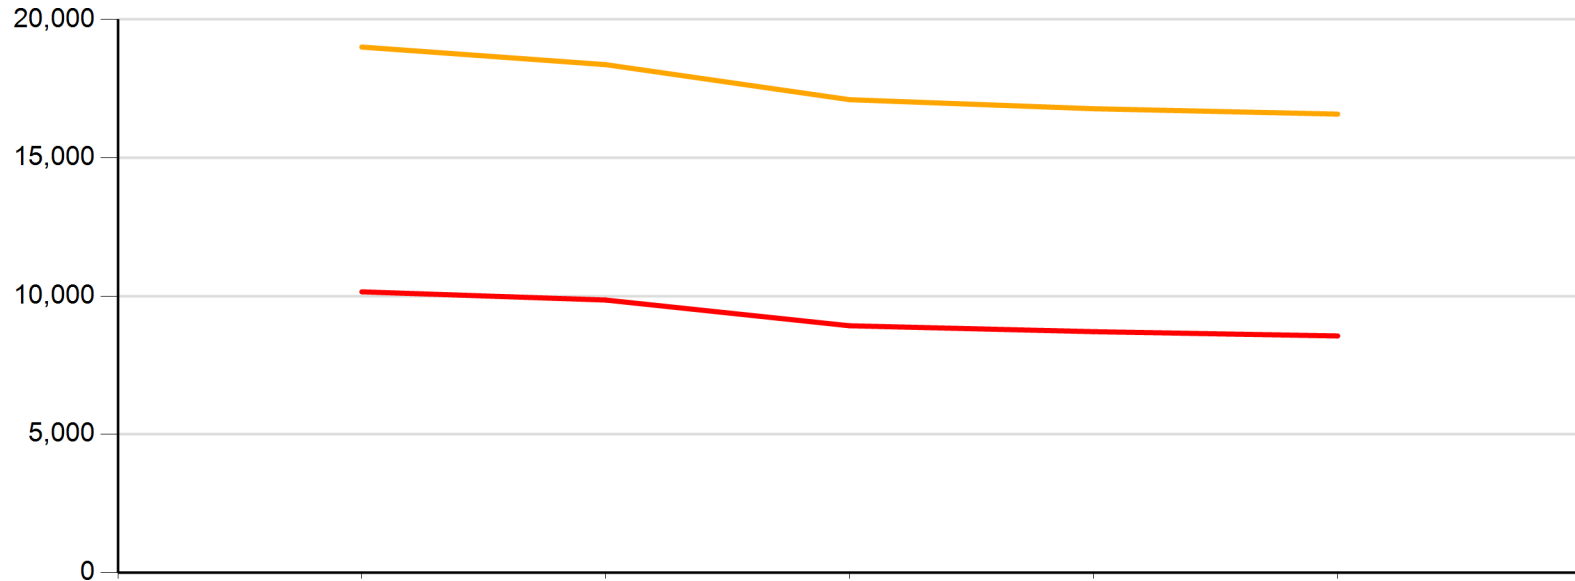

### Academic Year by FTE - Line Graph

		2018-2019	2019-2020	2020-2021	2021-2022	2022-2023
Red	Full-Time Equiv.	10,151	9,854	8,923	8,710	8,555
Orange	Total Students	19,006	18,370	17,102	16,775	16,581