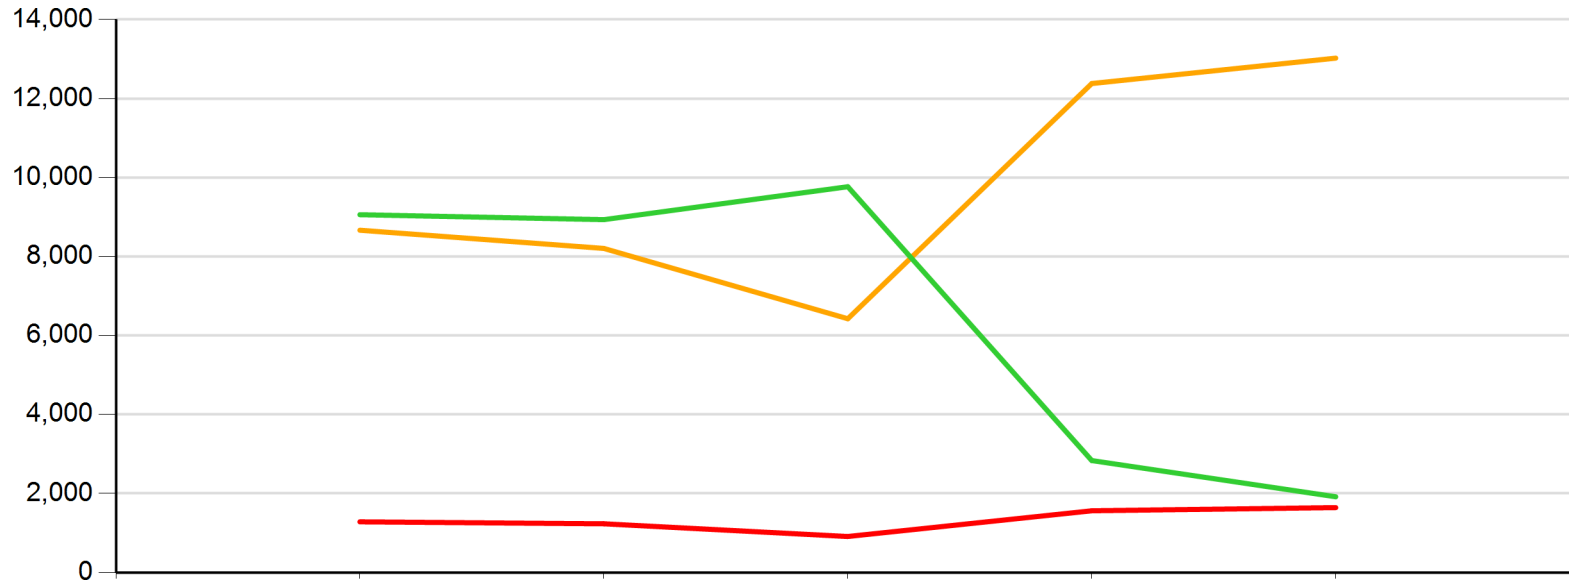

Academic Year by Developmental English Status - Line Graph

	Developmental English	2018-2019	2019-2020	2020-2021	2021-2022	2022-2023
Red	Yes	1,281	1,231	910	1,561	1,641
Orange	No	8,666	8,205	6,424	12,381	13,024
Light Green	Unknown	9,059	8,934	9,768	2,833	1,916