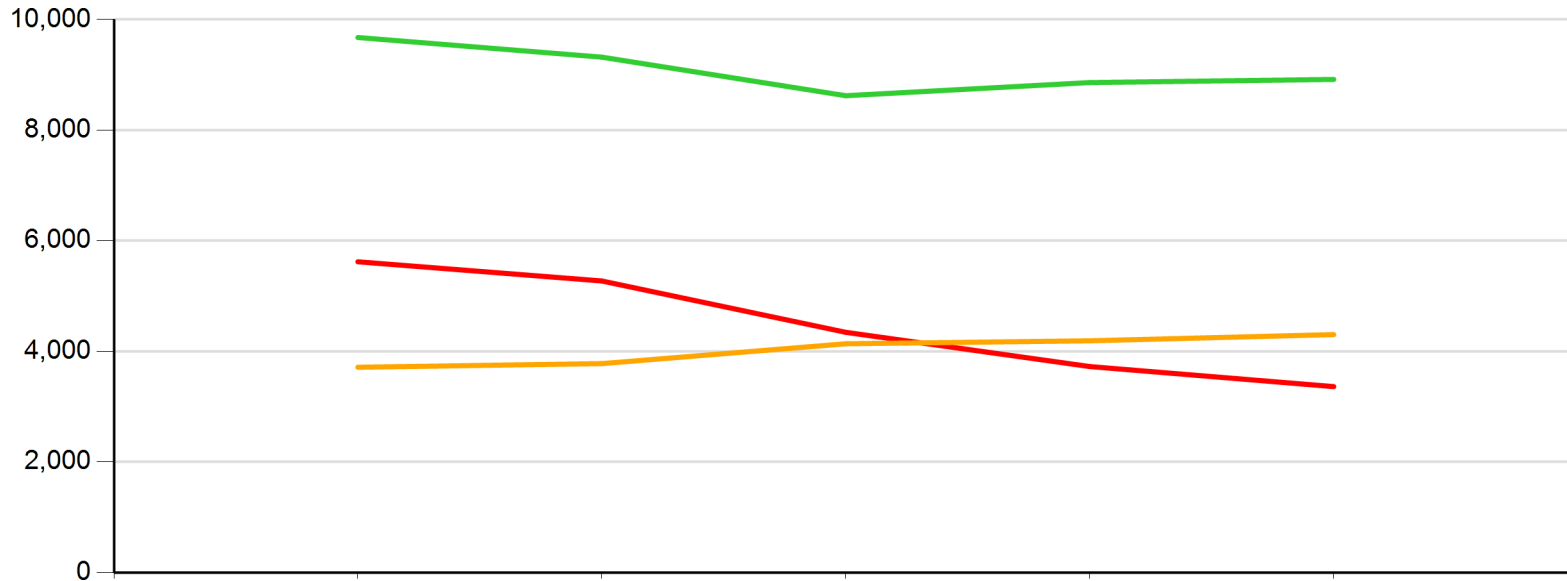

Academic Year by Developmental Math Status - Line Graph

	Developmental Math	2018-2019	2019-2020	2020-2021	2021-2022	2022-2023
Red	Yes	5,619	5,272	4,343	3,724	3,361
Orange	No	3,711	3,777	4,136	4,190	4,302
Light Green	Unknown	9,676	9,321	8,623	8,861	8,918