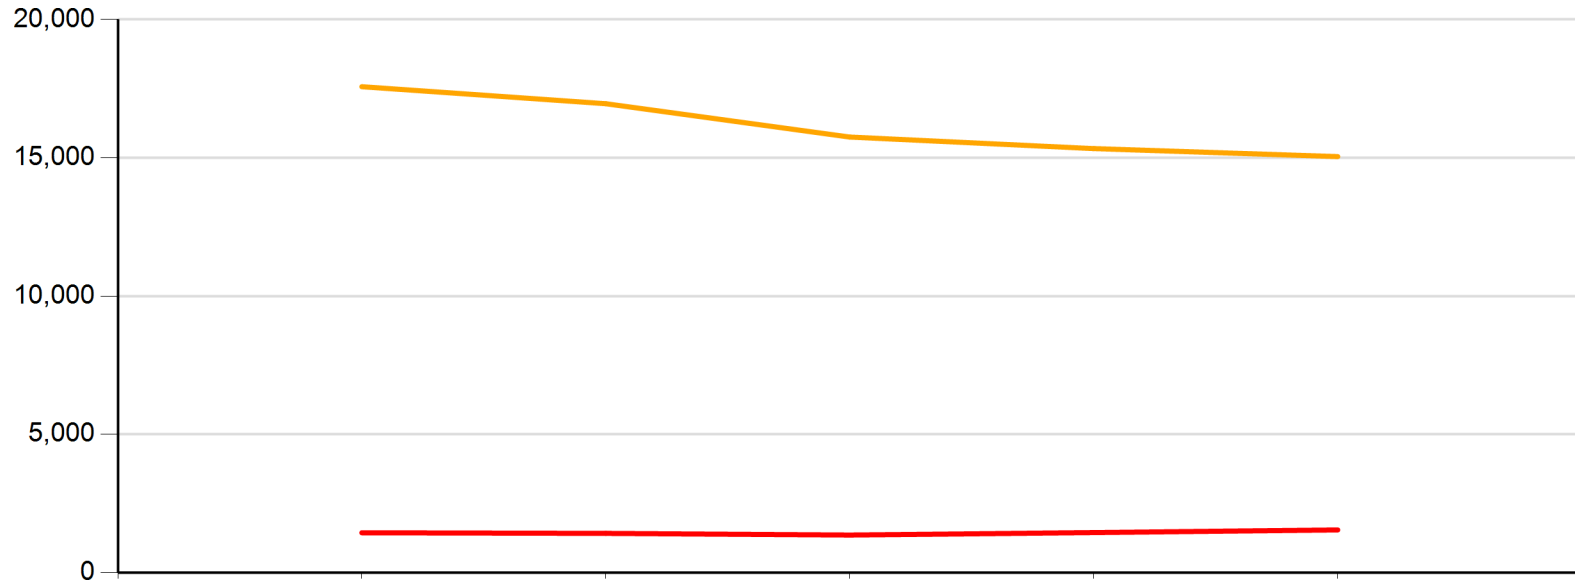

Academic Year by Disabled Status - Line Graph

	Disabled Status	2018-2019	2019-2020	2020-2021	2021-2022	2022-2023
Red	Disabled	1,434	1,413	1,351	1,442	1,537
Orange	Not Disabled	17,572	16,957	15,751	15,333	15,044