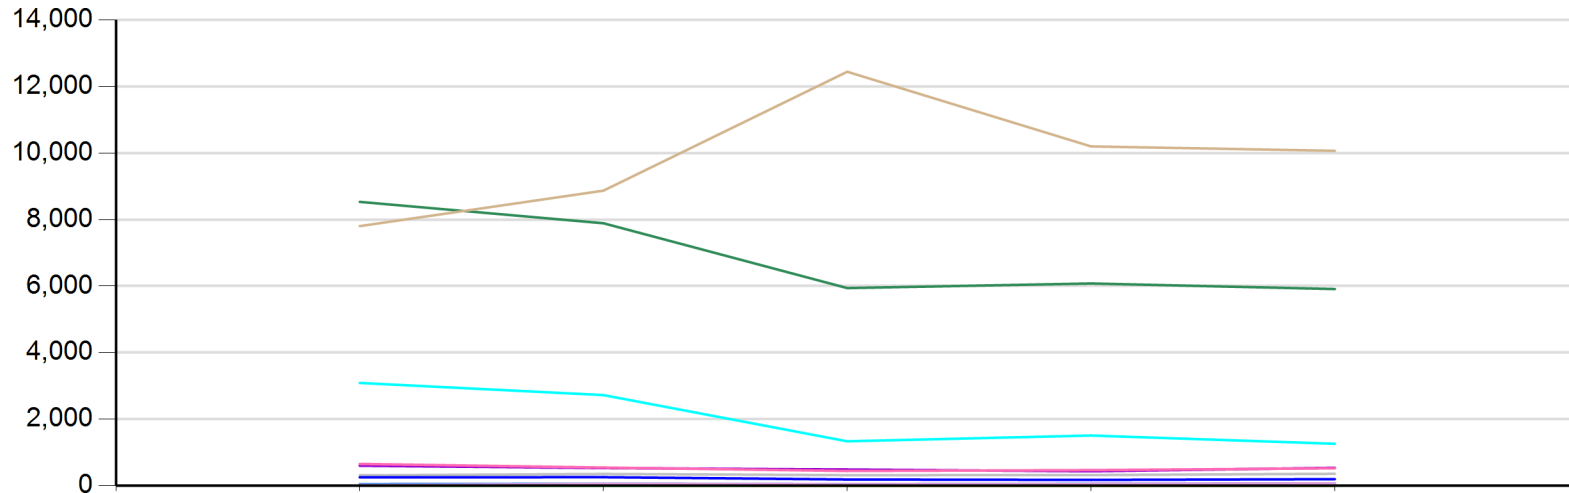

## Academic Year by Kirkwood Location - Line Graph

	Kirkwood Location	2018-2019	2019-2020	2020-2021	2021-2022	2022-2023
Red	Belle Plaine Tippie-Mansfield Center	18	12	0	0	0
Orange	Benton County Center	36	42	0	0	19
Light Green	Cedar County Center	8	1	0	0	0
Dark Green	Main Campus	8,532	7,889	5,940	6,079	5,911
Light Blue	Iowa City Campus	3,089	2,724	1,335	1,509	1,261
Blue	Iowa County Center	52	62	51	60	67
Light Purple	Kirkwood CE Training Center	0	57	48	54	71
Purple	Kirkwood RC Linn County	601	531	487	434	538
Pink	Kirkwood RC Univ. of Iowa	655	546	443	469	524
Gray	Monticello Center JREC	313	353	317	321	358
Beige	Online	7,803	8,869	12,443	10,198	10,066
Royal Blue	Washington County RC	252	257	187	175	197