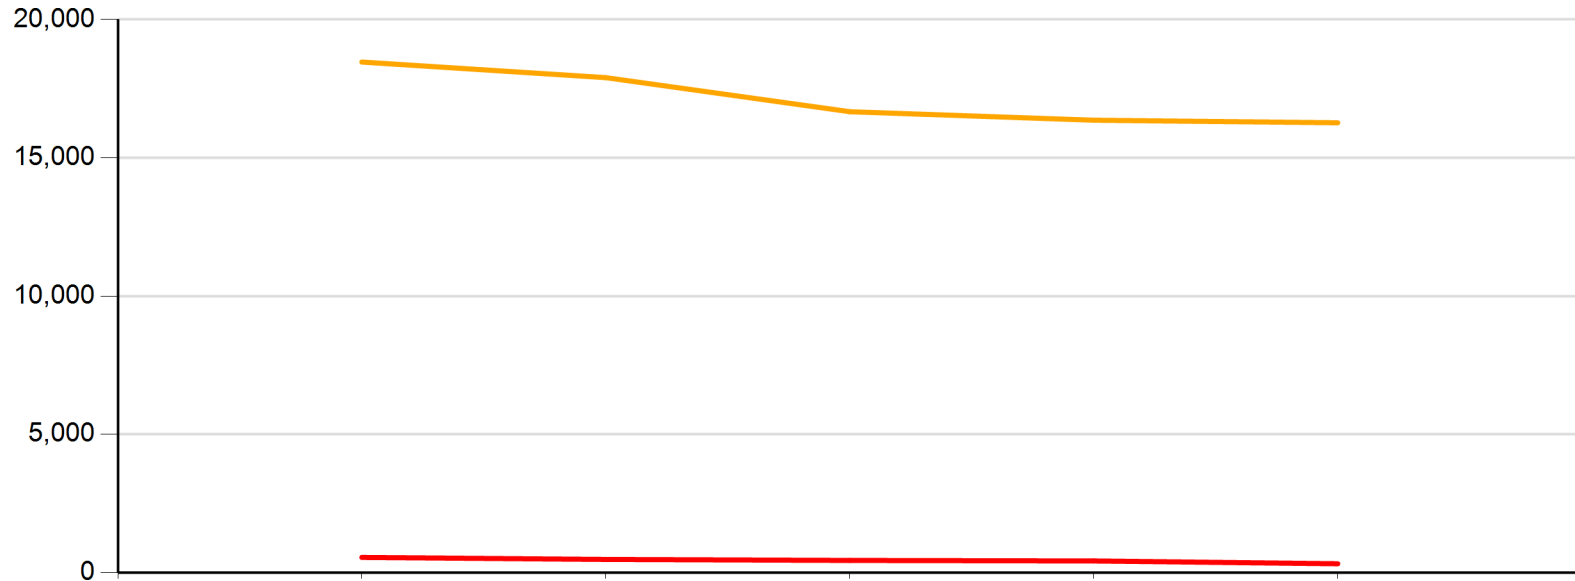

Academic Year by Limited English Proficiency - Line Graph

	Limited English Proficiency	2018-2019	2019-2020	2020-2021	2021-2022	2022-2023
Red	Yes	542	470	434	415	314
Orange	No	18,464	17,900	16,668	16,360	16,267