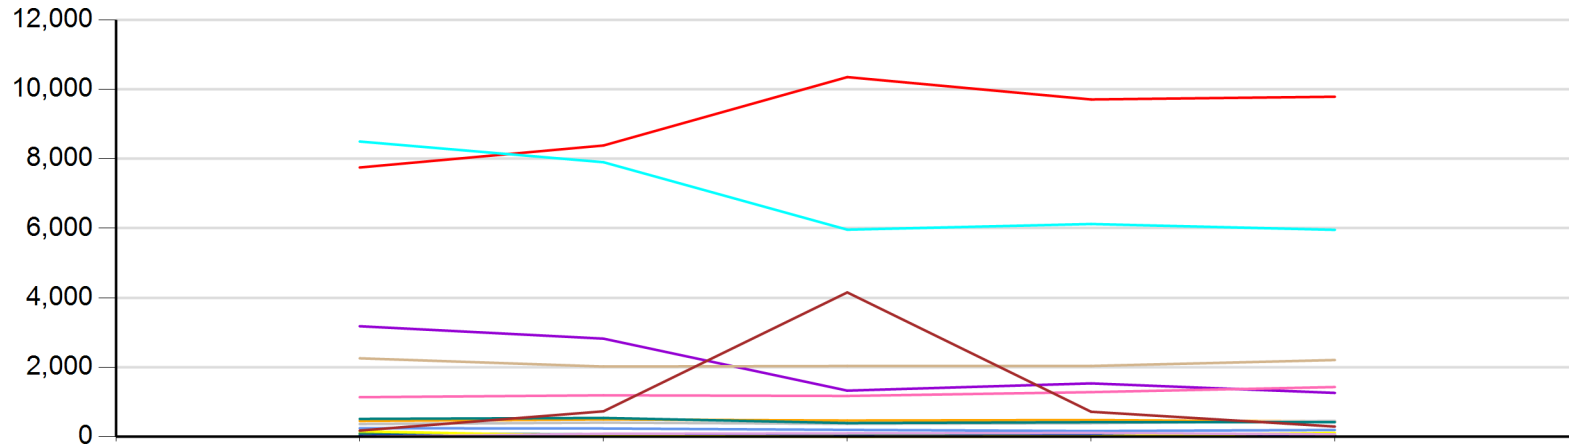

## Academic Year by Location Code - Line Graph

	Location Code	2018-2019	2019-2020	2020-2021	2021-2022	2022-2023
Red	AT - Online	7,752	8,385	10,355	9,711	9,790
Orange	BN - Benton County	453	499	466	481	434
Light Green	BP - Belle Plaine	58	28	18	16	28
Dark Green	CD - Cedar County	94	68	68	52	48
Light Blue	CR - Cedar Rapids - Main Campus	8,500	7,904	5,961	6,124	5,957
Blue	IA - Iowa County	245	236	197	163	194
Purple	IC - Iowa City Campus	3,181	2,824	1,327	1,535	1,261
Pink	JH - Johnson County	1,138	1,192	1,173	1,283	1,430
Gray	JN - Jones County	365	405	372	389	454
Beige	LN - Linn County	2,257	2,021	2,036	2,037	2,208
Royal Blue	OD - Out of District	22	46	9	23	18
Yellow	SA - Study Abroad	157	20	0	10	112
Teal	WA - Washington County	512	540	392	418	419
Brown	WL - WebLive/Zoom	176	731	4,155	718	292
Light Purple	FL - FlexForward	0	84	98	109	67