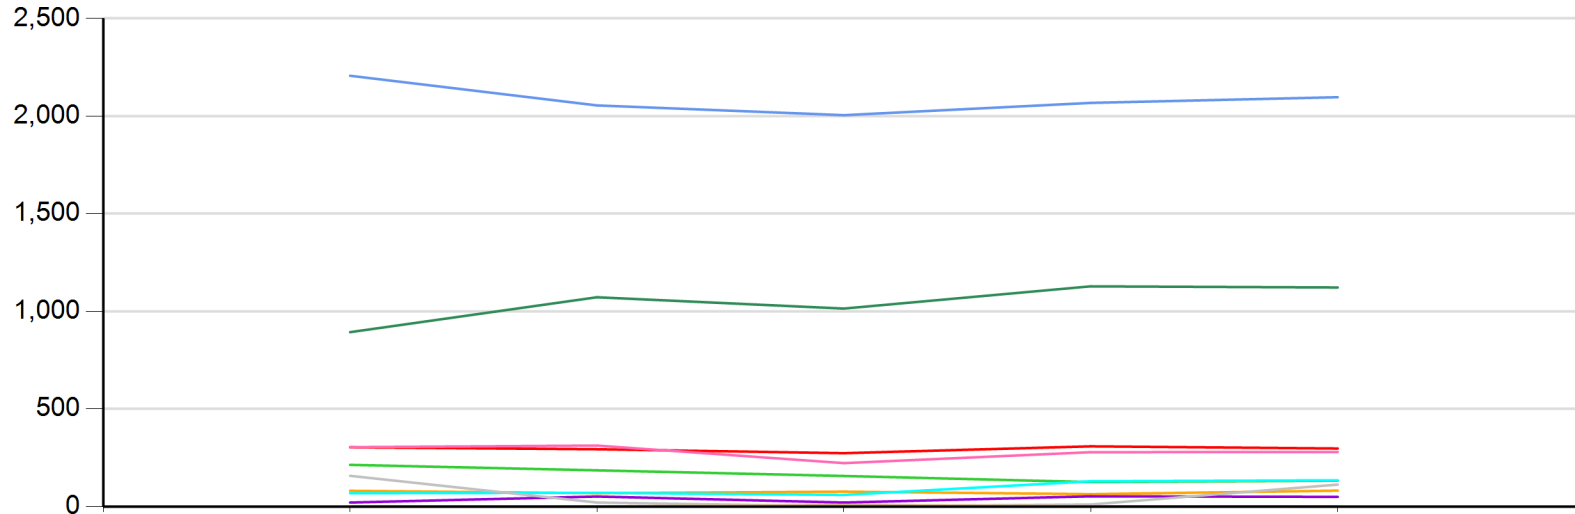

### Academic Year by Other Location - Line Graph

	Other Location	2018-2019	2019-2020	2020-2021	2021-2022	2022-2023
Red	Benton County Other	303	293	273	308	297
Orange	Cedar County Other	80	68	76	63	81
Light Green	Iowa County Other	213	185	156	125	132
Dark Green	Johnson County Other	893	1,072	1,014	1,128	1,122
Light Blue	Jones County Other	68	70	59	129	134
Blue	Linn County Other	2,207	2,055	2,005	2,068	2,097
Purple	Out of District	20	51	20	52	49
Pink	Washington County Other	304	312	222	278	279
Gray	Study Abroad	157	20	0	10	112
Beige	Location Unknown	0	0	8	1	0