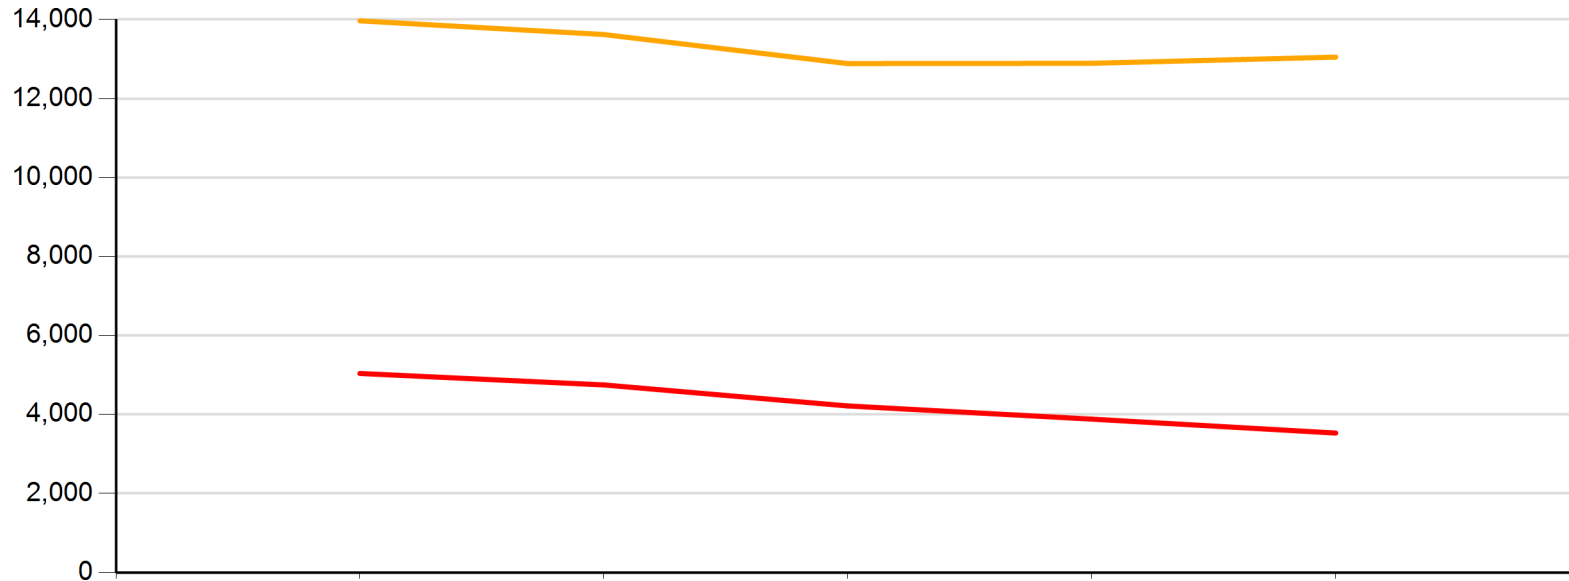

Academic Year by Pell Grant Eligible Status - Line Graph

	Pell Grant Eligible	2018-2019	2019-2020	2020-2021	2021-2022	2022-2023
Red	Yes	5,038	4,748	4,216	3,882	3,529
Orange	No	13,968	13,622	12,886	12,893	13,050