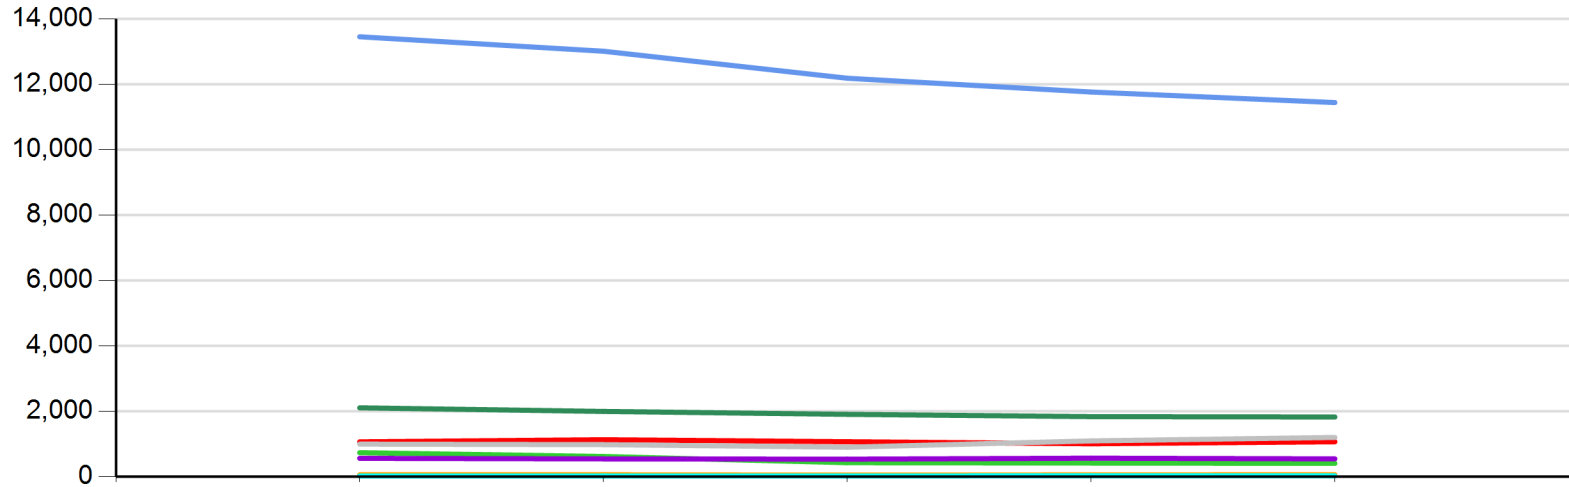

### Academic Year by Race and Ethnicity - Line Graph

	Race/Ethnicity	2018-2019	2019-2020	2020-2021	2021-2022	2022-2023
Red	Hispanic	1,067	1,132	1,070	1,008	1,069
Orange	American Indian	59	60	49	56	63
Light Green	Asian	735	619	428	417	408
Dark Green	Black	2,107	1,997	1,908	1,837	1,826
Light Blue	Pacific Islander	24	23	20	30	25
Blue	White	13,455	13,013	12,187	11,765	11,443
Purple	Two or More Races	562	545	537	567	546
Gray	Not Given or Unknown	997	981	903	1,095	1,201