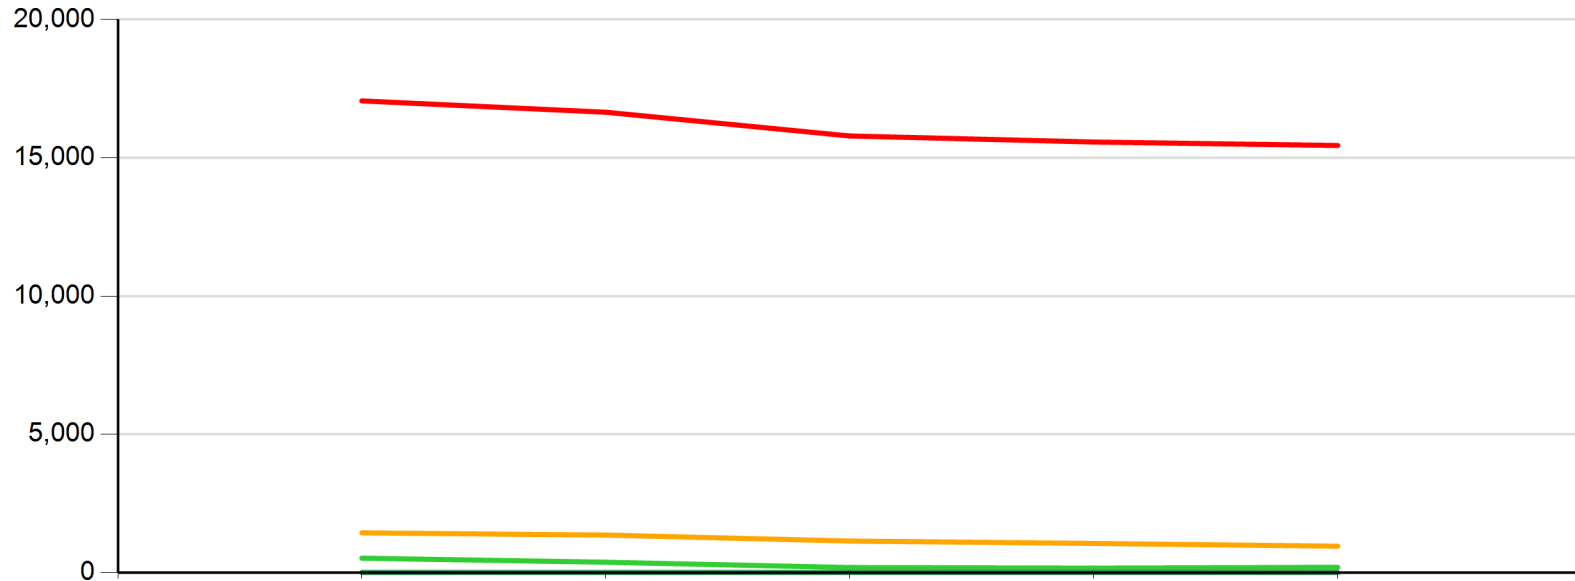

### Academic Year by Residency - Line Graph

	Residency	2018-2019	2019-2020	2020-2021	2021-2022	2022-2023
Red	Iowa	17,059	16,649	15,790	15,571	15,446
Orange	Out-of-State	1,432	1,351	1,135	1,048	949
Light Green	Foreign	515	369	177	156	186
Dark Green	Unknown	0	1	0	0	0