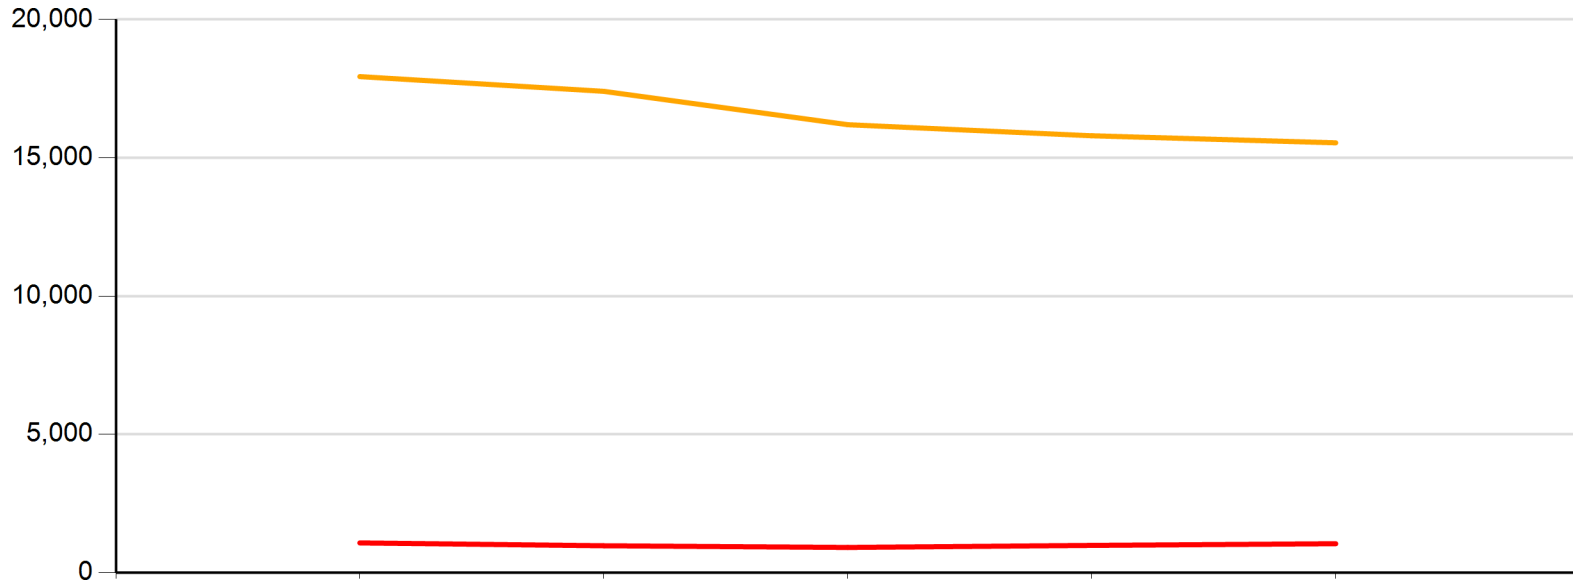

Academic Year by Served With Support Services - Line Graph

	Served With Support Services	2018-2019	2019-2020	2020-2021	2021-2022	2022-2023
Red	Yes	1,068	965	904	978	1,038
Orange	No	17,938	17,405	16,198	15,797	15,443