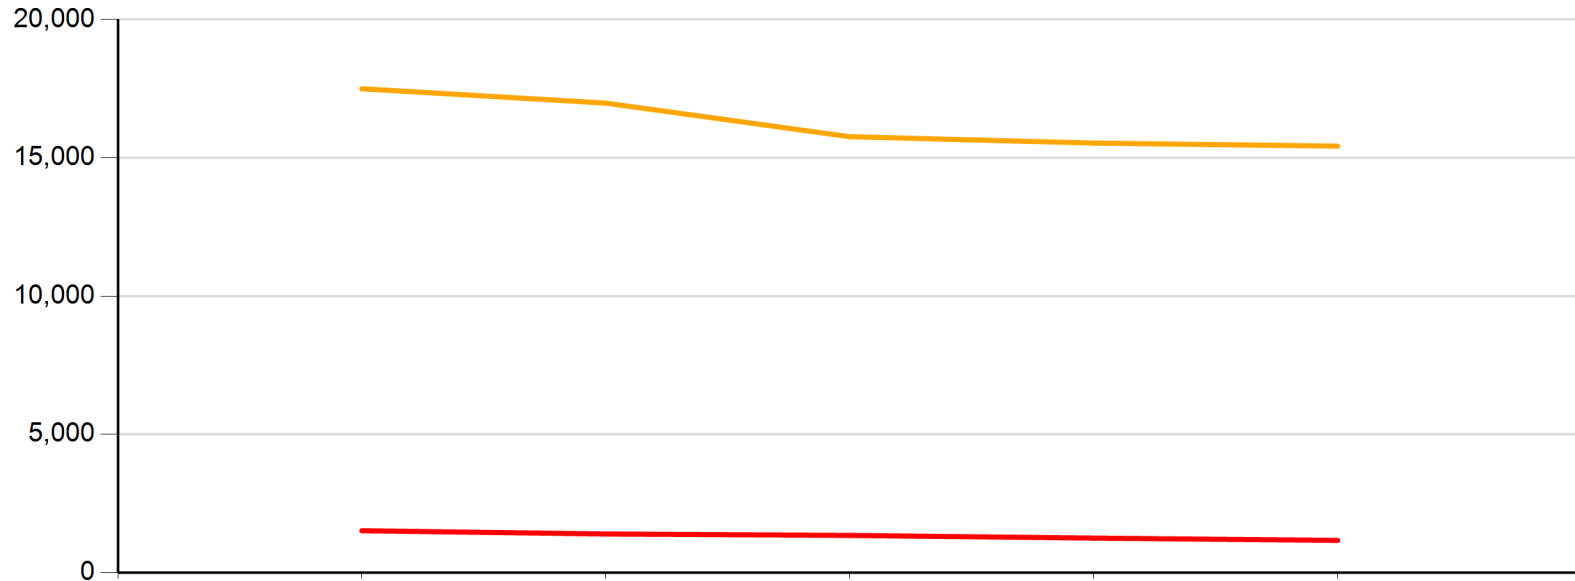

### Academic Year by Single Parent - Line Graph

	Single Parent	2018-2019	2019-2020	2020-2021	2021-2022	2022-2023
Red	Yes	1,508	1,391	1,338	1,242	1,159
Orange	No	17,498	16,979	15,764	15,533	15,422