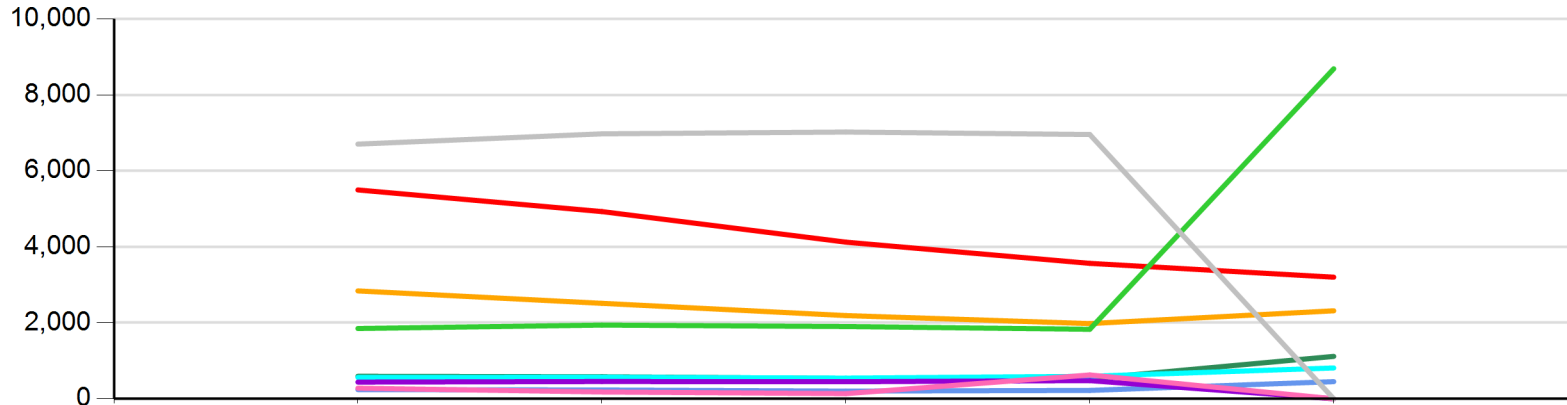

### Academic Year by Student Intent - Line Graph

	Student Intent	2018-2019	2019-2020	2020-2021	2021-2022	2022-2023
Red	Transfer	5,497	4,928	4,123	3,565	3,201
Orange	Enter Job Market	2,840	2,513	2,191	1,980	2,316
Light Green	Decide On Career	1,850	1,940	1,902	1,829	8,686
Dark Green	Self Improvement	593	581	534	528	1,116
Light Blue	Personal Interest	564	569	545	592	811
Blue	Improve Skills For Job	241	232	202	220	451
Purple	Change Career	440	454	449	478	0
Pink	Certification Licensure	278	179	135	627	0
Gray	Undecided, Unknown Or Other	6703	6974	7021	6956	0