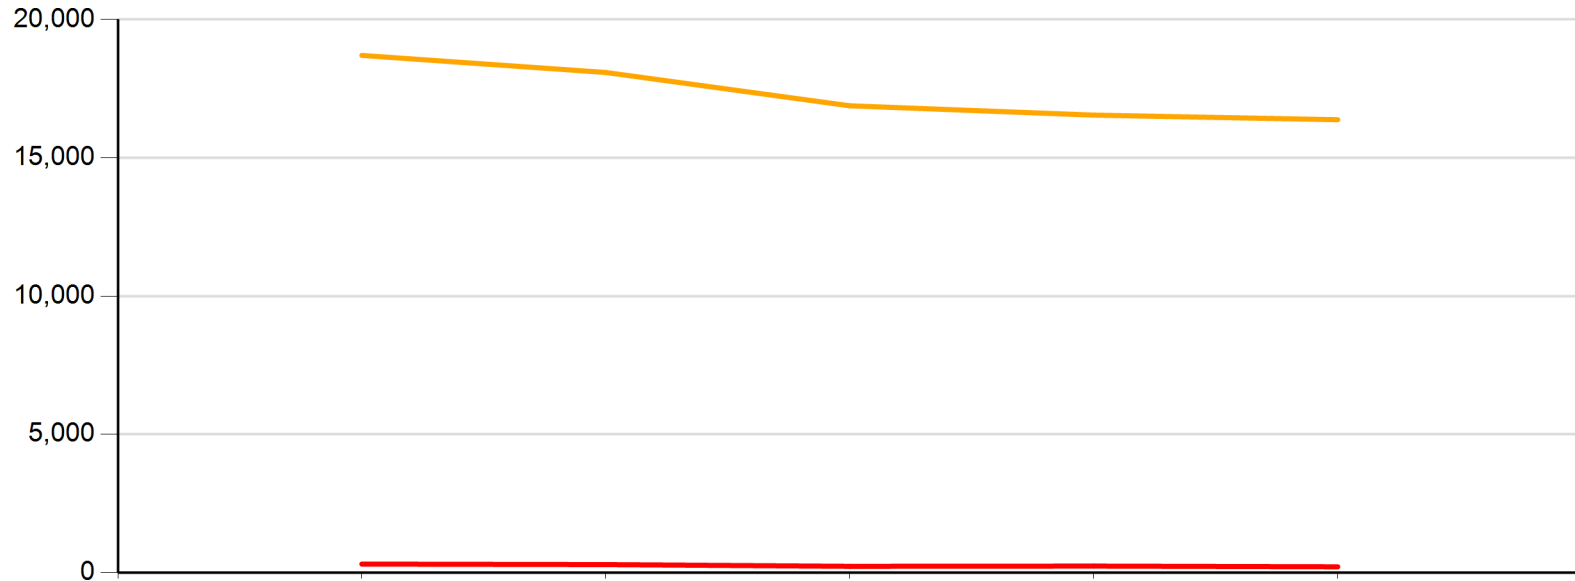

### Academic Year by Veteran Status - Line Graph

	Veteran Status	2018-2019	2019-2020	2020-2021	2021-2022	2022-2023
Red	Yes	302	283	220	230	203
Orange	No	18,704	18,087	16,882	16,545	16,378