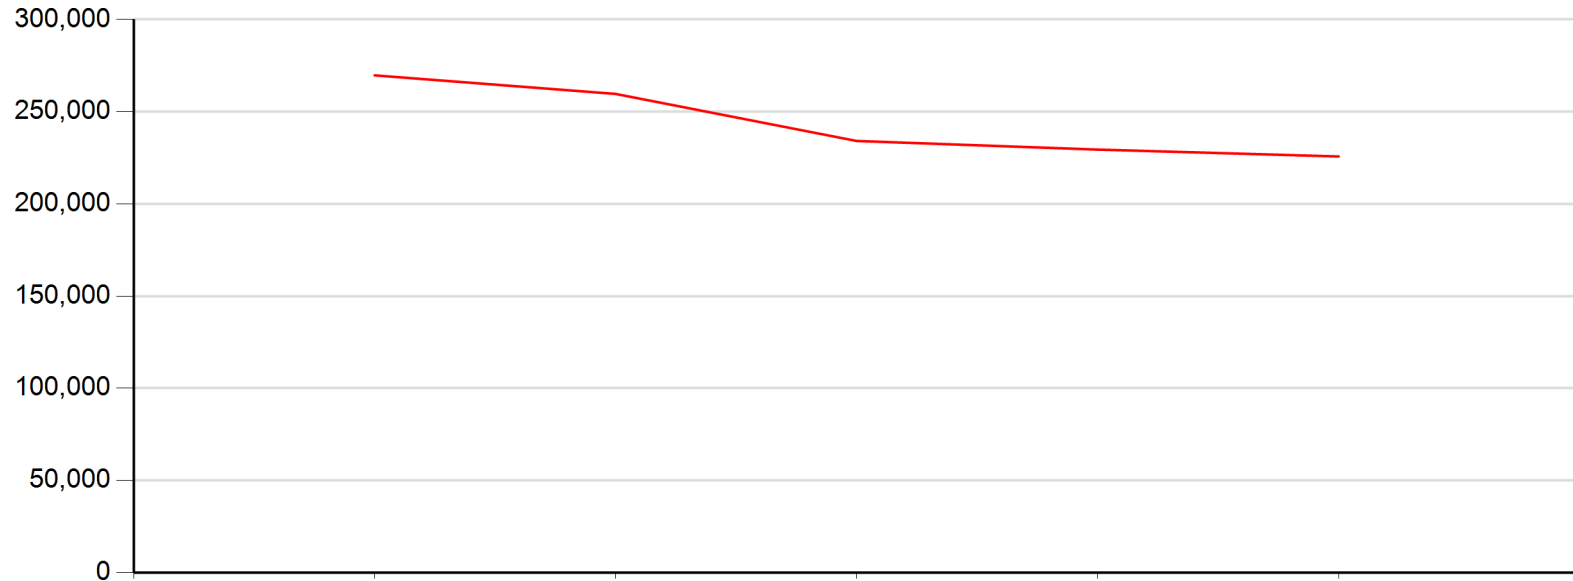

Academic Year Credit Hours - Line Graph

	Total Credit Hours	2018-2019	2019-2020	2020-2021	2021-2022	2022-2023
Red	Total Credit Hours	269,734.00	259,663.50	234,135.50	229,456.50	225,716.50