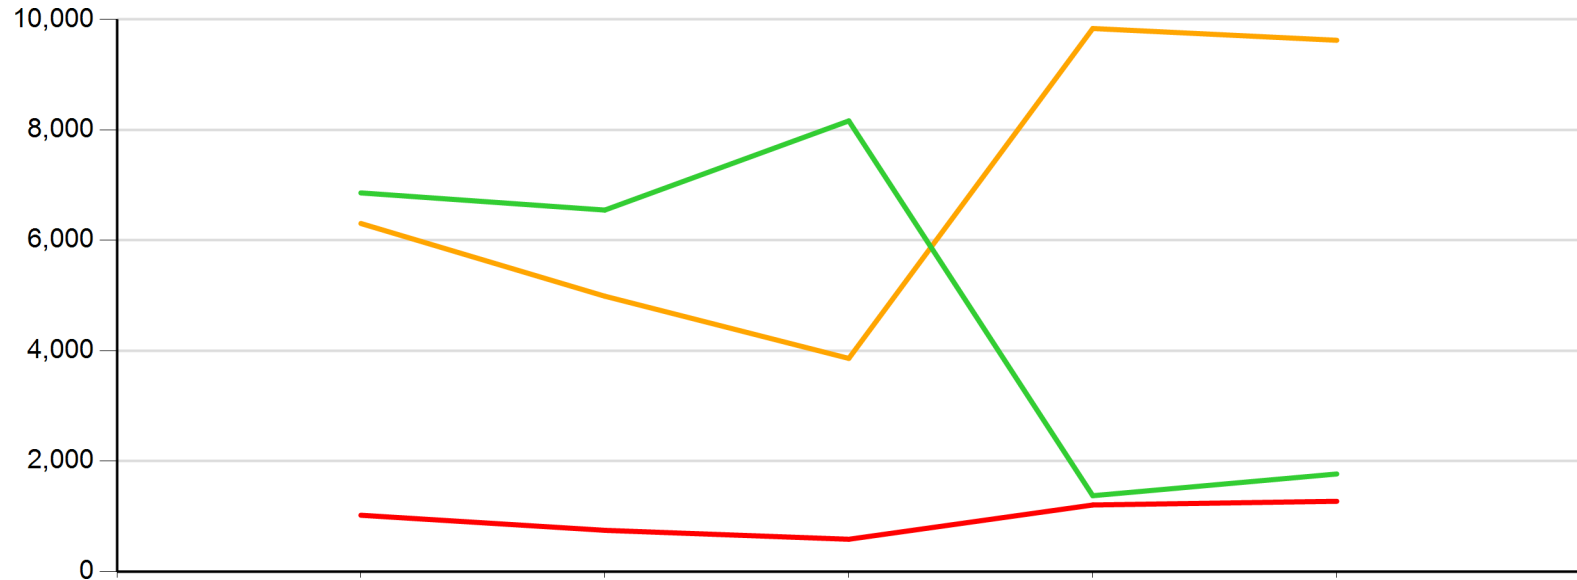

Fall Enrollment by Developmental English Status - Line Graph

	Develop. English	Fall 2019	Fall 2020	Fall 2021	Fall 2022	Fall 2023
Red	Yes	1,018	745	583	1,204	1,271
Orange	No	6,305	4,987	3,860	9,838	9,625
Light Green	Unknown	6,859	6,548	8,164	1,372	1,766