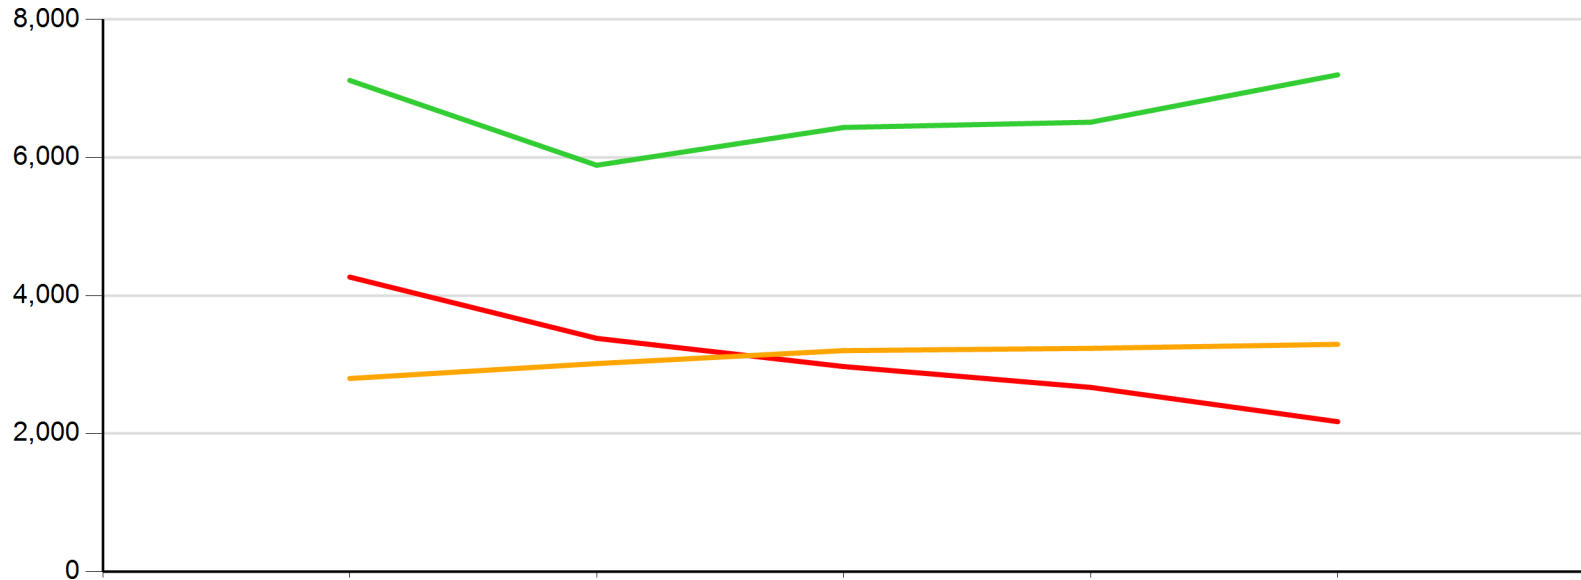

Fall Enrollment by Developmental Math Status - Line Graph

	Develop. Math	Fall 2019	Fall 2020	Fall 2021	Fall 2022	Fall 2023
Red	Yes	4,267	3,379	2,970	2,668	2,171
Orange	No	2,797	3,013	3,201	3,234	3,292
Light Green	Unknown	7,118	5,888	6,436	6,512	7,199