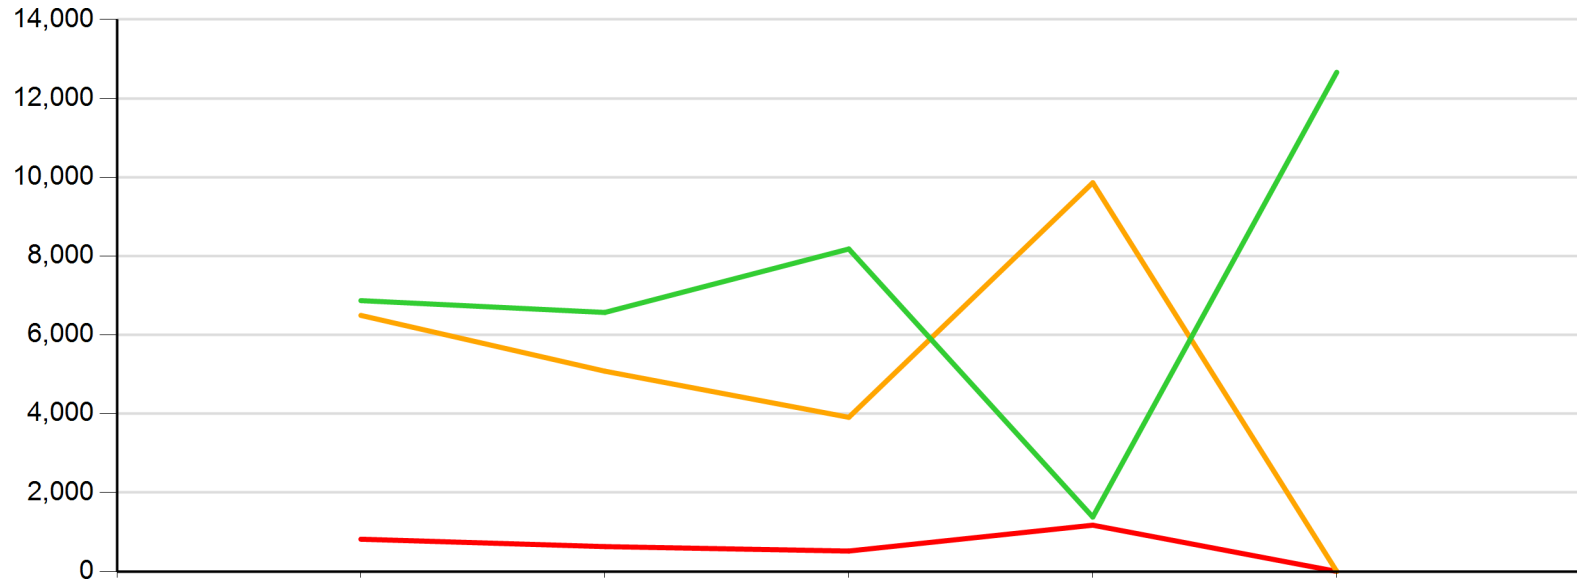

### Fall Enrollment by Developmental Reading Status - Line Graph

	Develop. Reading	Fall 2019	Fall 2020	Fall 2021	Fall 2022	Fall 2023
Red	Yes	817	630	517	1,173	0
Orange	No	6,495	5,080	3,910	9,861	0
Light Green	Unknown	6,870	6,570	8,180	1,380	12,662