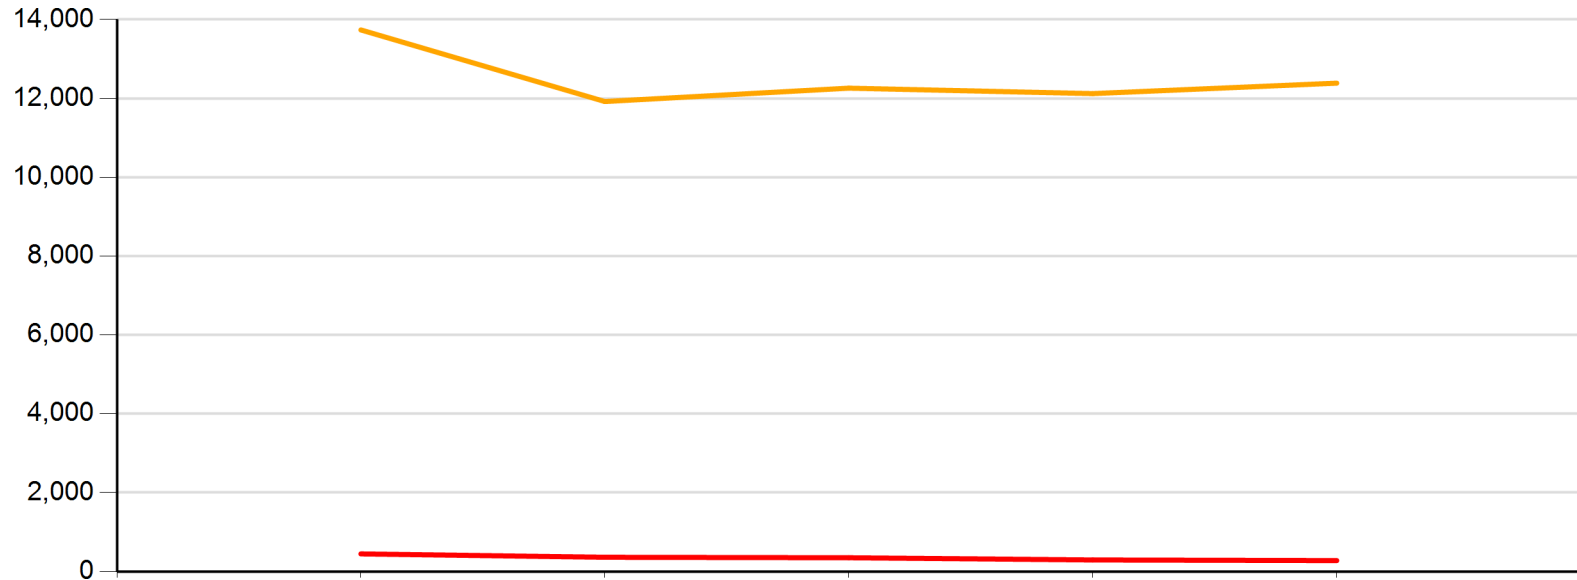

Fall Enrollment by Limited English Proficiency - Line Graph

	Limited English Proficiency	Fall 2019	Fall 2020	Fall 2021	Fall 2022	Fall 2023
Red	Yes	445	359	347	292	275
Orange	No	13,737	11,921	12,260	12,122	12,387