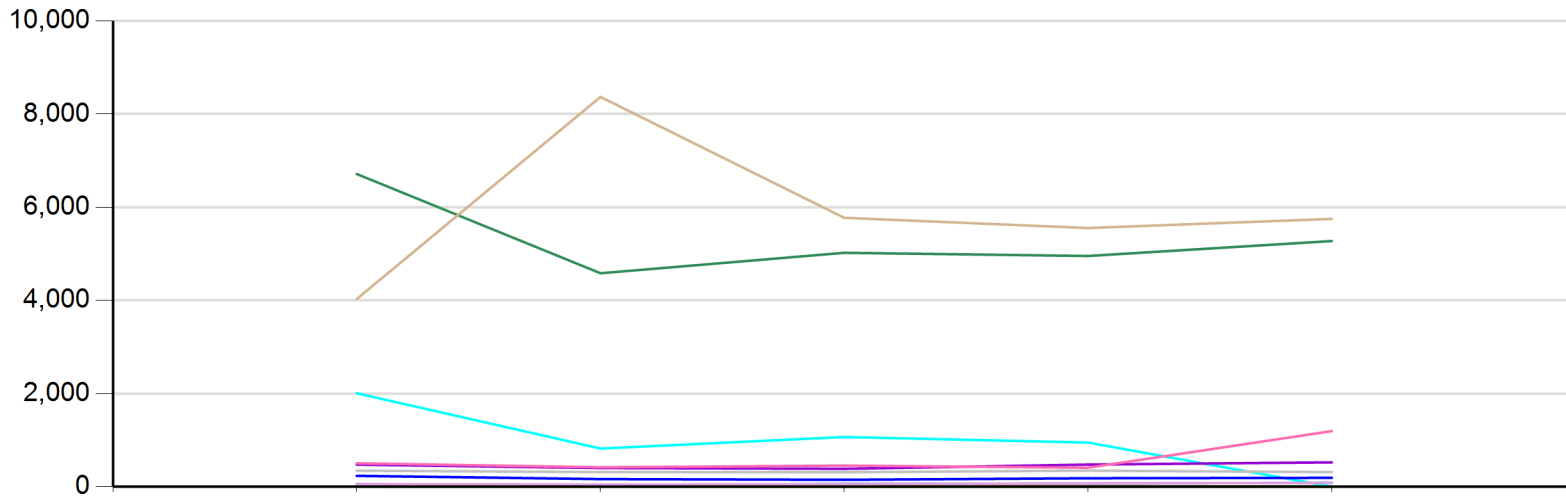

## Fall Enrollment by Kirkwood Location - Line Graph

	Kirkwood Location	Fall 2019	Fall 2020	Fall 2021	Fall 2022	Fall 2023
Red	Belle Plaine Tippie-Mansfield Center	8	0	0	0	0
Orange	Benton County Center	26	0	0	0	0
Light Green	Cedar County Center	1	0	0	0	0
Light Blue	Iowa City Campus	2,007	820	1,067	948	0
Blue	Iowa County Center	56	22	60	68	84
Light Purple	Kirkwood CE Training Center	54	46	53	69	84
Dark Purple	Kirkwood RC Linn County	474	401	384	476	523
Pink	Kirkwood RC Univ. of Iowa	503	417	453	408	1,194
Dark Green	Main Campus	6,714	4,583	5,022	4,954	5,275
Gray	Monticello Center JREC	344	314	312	345	314
Beige	Online	4,029	8,369	5,773	5,554	5,750
Royal Blue	Washington County RC	233	164	148	182	190