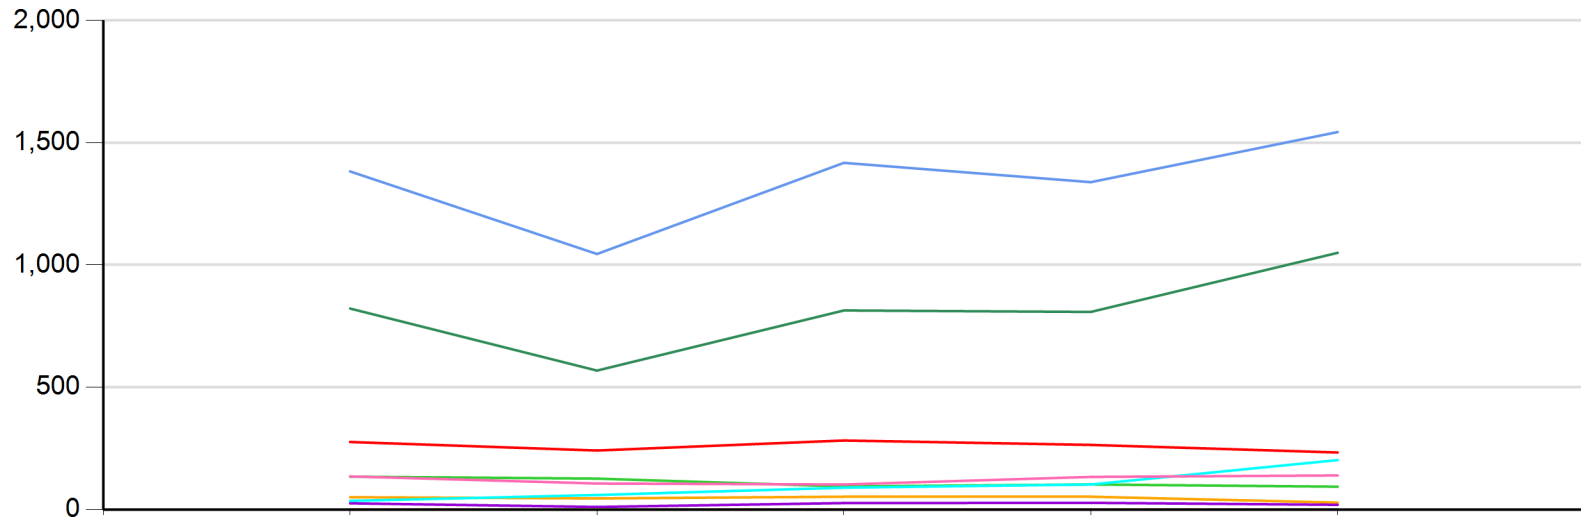

Fall Enrollment by Other Location - Line Graph

	Other Location	Fall 2019	Fall 2020	Fall 2021	Fall 2022	Fall 2023
Red	Benton County Other	276	241	282	264	233
Orange	Cedar County Other	50	45	52	52	28
Light Green	Iowa County Other	134	126	94	102	93
Dark Green	Johnson County Other	822	568	814	808	1,050
Light Blue	Jones County Other	35	59	89	102	202
Blue	Linn County Other	1,383	1,045	1,418	1,339	1,544
Dark Purple	Out of District	25	10	26	27	19
Pink	Washington County Other	135	106	102	133	139
Gray	Study Abroad	0	0	0	0	0
Beige	Location Unknown	0	0	0	0	0