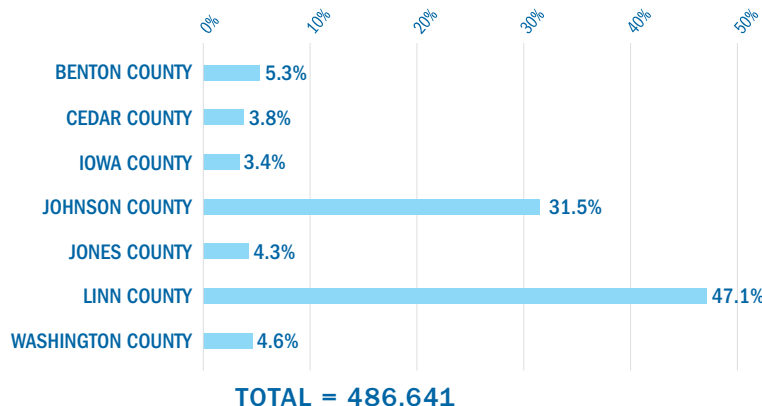

Kirkwood Seven-County Service Area Demographics*

POPULATION

AGE

RACE/ETHNICITY

PERCENT OF ...

FEMALES

50.1%

PERSONS BELOW POVERTY LEVEL

10.6%

VETERANS

6.6%

FOREIGN-BORN INDIVIDUALS

6.2%

LANGUAGE AND EDUCATION

*Source: U.S. Census Bureau, American Community Survey, 2022 5-year Estimates

Disclaimer: Population attributes were calculated using weighted percentages for each county. Due to rounding of percentages and other data limitations, results represent best estimates.