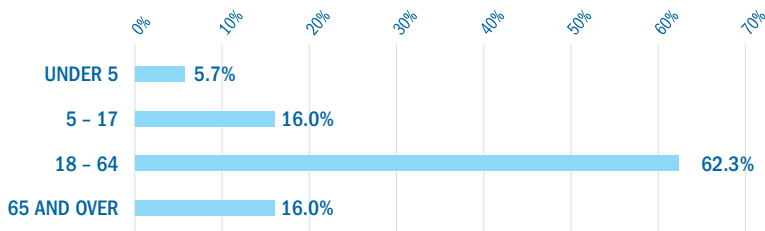

Kirkwood Seven-County Service Area Demographics*

POPULATION

AGE

RACE/ETHNICITY

PERCENT OF ...

FEMALES

50.1%

PERSONS BELOW POVERTY LEVEL

10.6%

VETERANS

6.6%

FOREIGN-BORN INDIVIDUALS

6.2%

LANGUAGE AND EDUCATION

*Source: U.S. Census Bureau, American Community Survey, 2022 5-year Estimates

Disclaimer: Population attributes were calculated using weighted percentages for each county. Due to rounding of percentages and other data limitations, results represent best estimates.