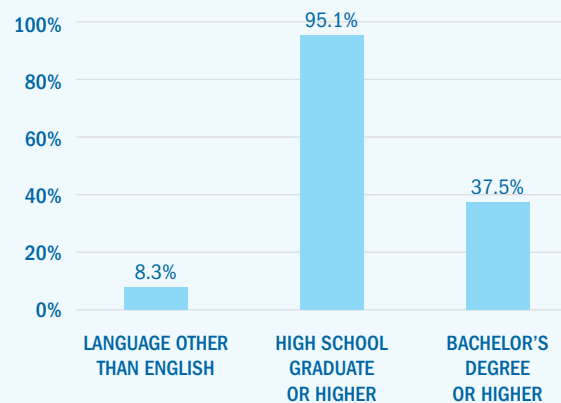

Kirkwood Seven-County Service Area Demographics*

POPULATION

AGE

RACE/ETHNICITY

PERCENT OF ...

FEMALES

50.1%

PERSONS BELOW POVERTY LEVEL

10.6%

VETERANS

6.6%

FOREIGN-BORN INDIVIDUALS

6.2%

LANGUAGE AND EDUCATION

*Source: U.S. Census Bureau, American Community Survey, 2022 5-year Estimates

Disclaimer: Population attributes were calculated using weighted percentages for each county. Due to rounding of percentages and other data limitations, results represent best estimates.