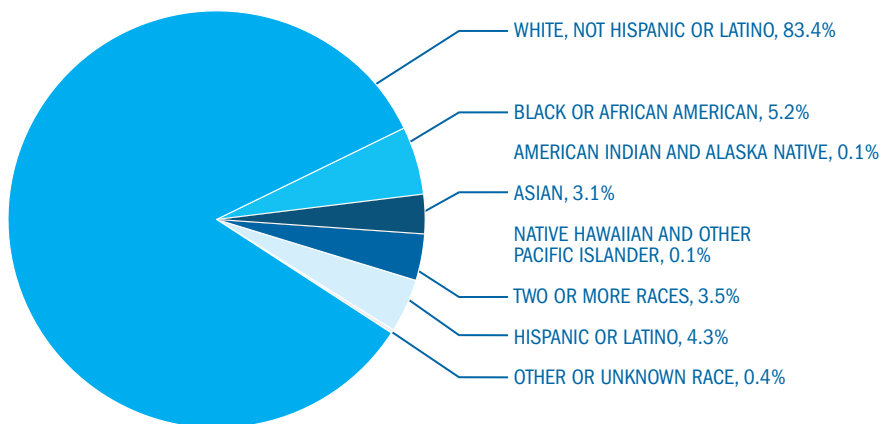

Kirkwood Seven-County Service Area Demographics*

POPULATION

AGE

RACE/ETHNICITY

PERCENT OF ...

FEMALES

50.1%

PERSONS BELOW POVERTY LEVEL

10.6%

VETERANS

6.6%

FOREIGN-BORN INDIVIDUALS

6.2%

LANGUAGE AND EDUCATION

*Source: U.S. Census Bureau, American Community Survey, 2022 5-year Estimates

Disclaimer: Population attributes were calculated using weighted percentages for each county. Due to rounding of percentages and other data limitations, results represent best estimates.